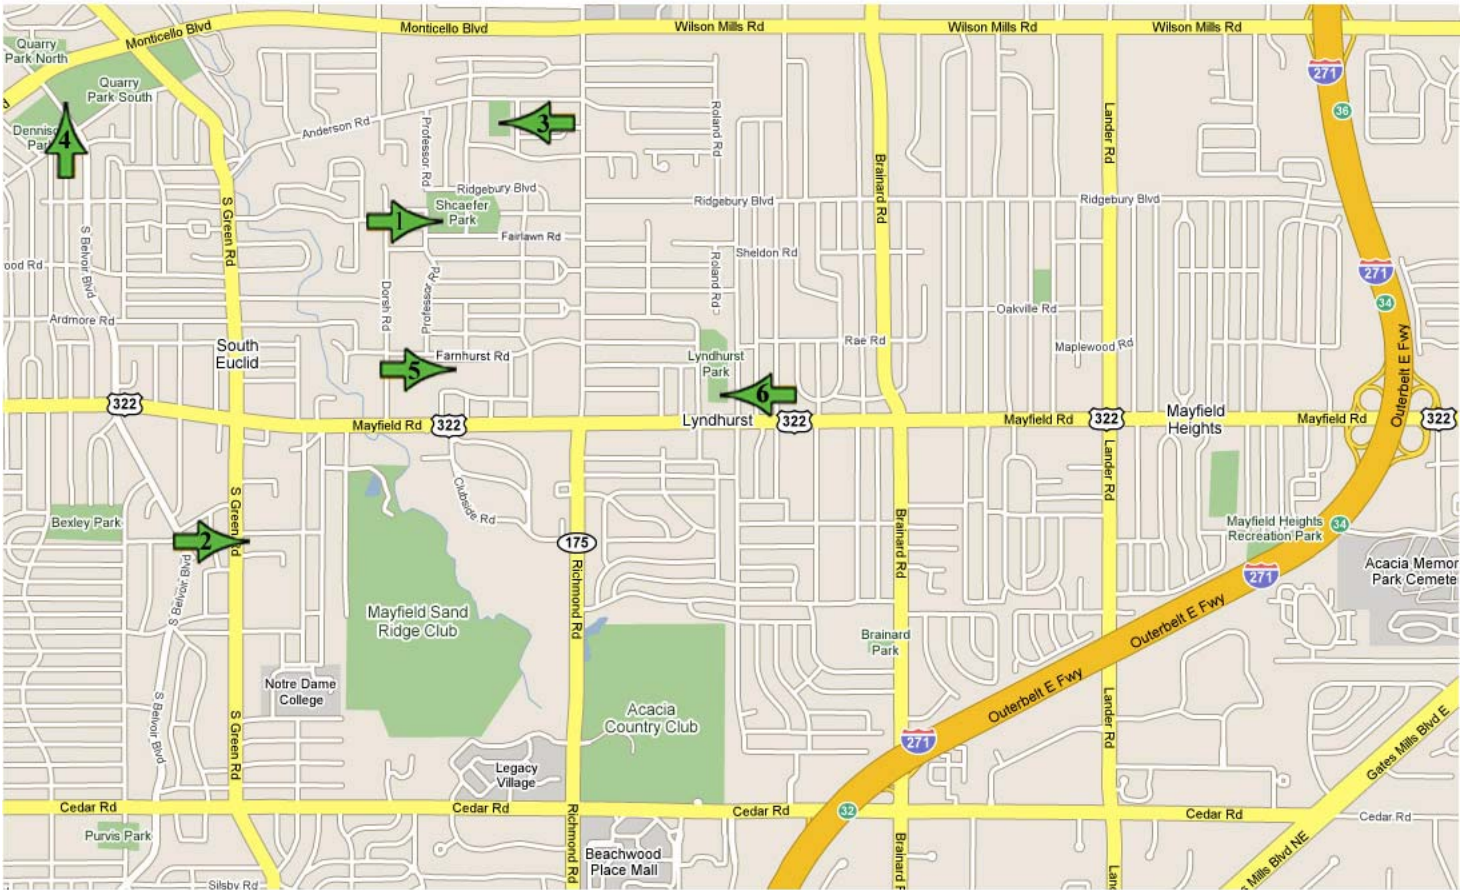

SEL Soccer Club Fields

- 1 - **Schaeffer Park** - Boys and Girls U11 and U12 - 8v8
4898 Fairlawn Road, Lyndhurst 44124
(parking lot entrances on Fairlawn and on Professor)
- 2 - **Regina High School** - Not Used
1857 S Green Road, South Euclid 44121
- 3 - **Anderson Fields** - Boys and Girls U9 and U10 - 6v6
4900 Anderson Road, Lyndhurst 44124
- 4 - **Quarry Park** - Boys and Girls U13 and U14 - 11v11
Monticello Blvd at S Belvoir Blvd, South Euclid 44121
(southeast corner of the intersection, parking lot entrance on S. Belvoir)
- 5 - **Korb Field at Brush High School** - Alternate Location - 11v11
Farnhurst Road, Lyndhurst 44124
- 6 - **Lyndhurst Park** - Alternate Location - 6v6
5301 Mayfield Road, Lyndhurst 44124
(Park at Lyndhurst City Hall)